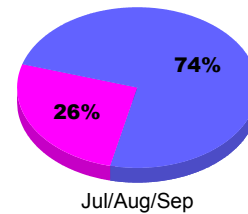

YTD Status Quo Clubs 2011-2012

Status Quo Clubs Compared to Status Quo Members

Legend: Status Quo Clubs (Cyan), Total Status Quo Members (Green)

MEMBERSHIP

Membership Results
2011-2012

Membership
2010-2011

Month	Net Memb Goal	Actual New Memb	Actual Dropped Memb	Gain/Loss of Memb	Gain/Loss of Memb
Jul/Aug/Sep		6	-89	-83	-73
Totals		6	-89	-83	-73

Membership Results 2011-2012

Goal, New, Dropped, Gain/Loss

Legend: Goal (Cyan), Actual (Green), Dropped (Yellow), Gain Loss (Magenta)

Comparison of Membership Gain/Loss

Current Year Compared to the Previous Year

Legend: Current Year (Cyan), Previous Year (Green)

Gender Comparison 2011-2012

Jul/Aug/Sep

Legend: Male (Blue), Female (Magenta)